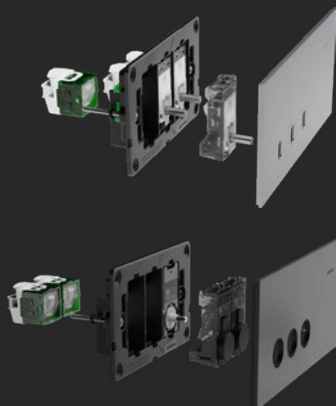

CLIPSAL®

CLIPSAL SOLIS™ RANGE

The latest innovations in light switches and sockets from Clipsal by Schneider Electric. The new optimum range comes in two series **SOLIS™** and **SOLIS™ T SERIES**, both have been designed and tested with electricians for high-end residential projects.

SOLIS™ T SERIES

- Available in four premium finishes: Platinum Aluminium, Ebony Aluminium, Living Brass, and White Ceramic
- Distinctive and robust toggle
- Ultra slim cover (3.9mm)

SOLIS™

- Available in two premium finishes: Matte White and Matte Black
- Flush push-button
- Ultra slim cover (4.5mm)

The SOLIS™ Range key features:

- Non-intrusive LED indicator
- Faster installation with connected rotary dimmer (on/off push-in)
- Easy installation with pre-mounted screws
- 40M mech format compatibility
- Robust grid & strong cover clips
- Premium aesthetics with non-intrusive LED indicator
- Smart features compatible with Clipsal Wiser™