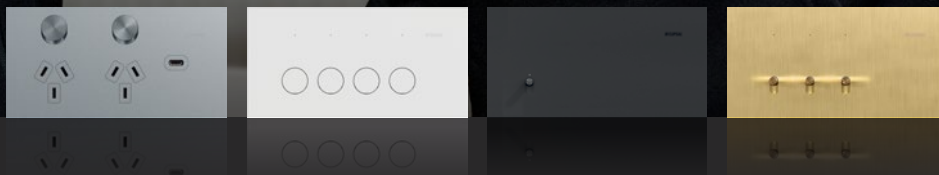

CLIPSAL®

CLIPSAL SOLIS™ RANGE

The latest innovations in light switches and sockets from Clipsal by Schneider Electric. The new optimum range comes in two series **SOLIS™** and **SOLIS™ T SERIES**, both have been designed and tested with electricians for high-end residential projects.

SOLIS™ T SERIES

- Available in four premium finishes: Platinum Aluminium, Ebony Aluminium, Living Brass, and White Ceramic
- Distinctive and robust toggle
- Ultra slim cover (3.9mm)

SOLIS™

- Available in two premium finishes: Matte White and Matte Black
- Flush push-button
- Ultra slim cover (4.5mm)

The SOLIS™ Range key features:

- Non-intrusive LED indicator
- Faster installation with connected rotary dimmer (on/off push-in)
- Easy installation with pre-mounted screws
- 40M mech format compatibility
- Robust grid & strong cover clips
- Premium aesthetics with non-intrusive LED indicator
- Smart features compatible with Clipsal Wiser™