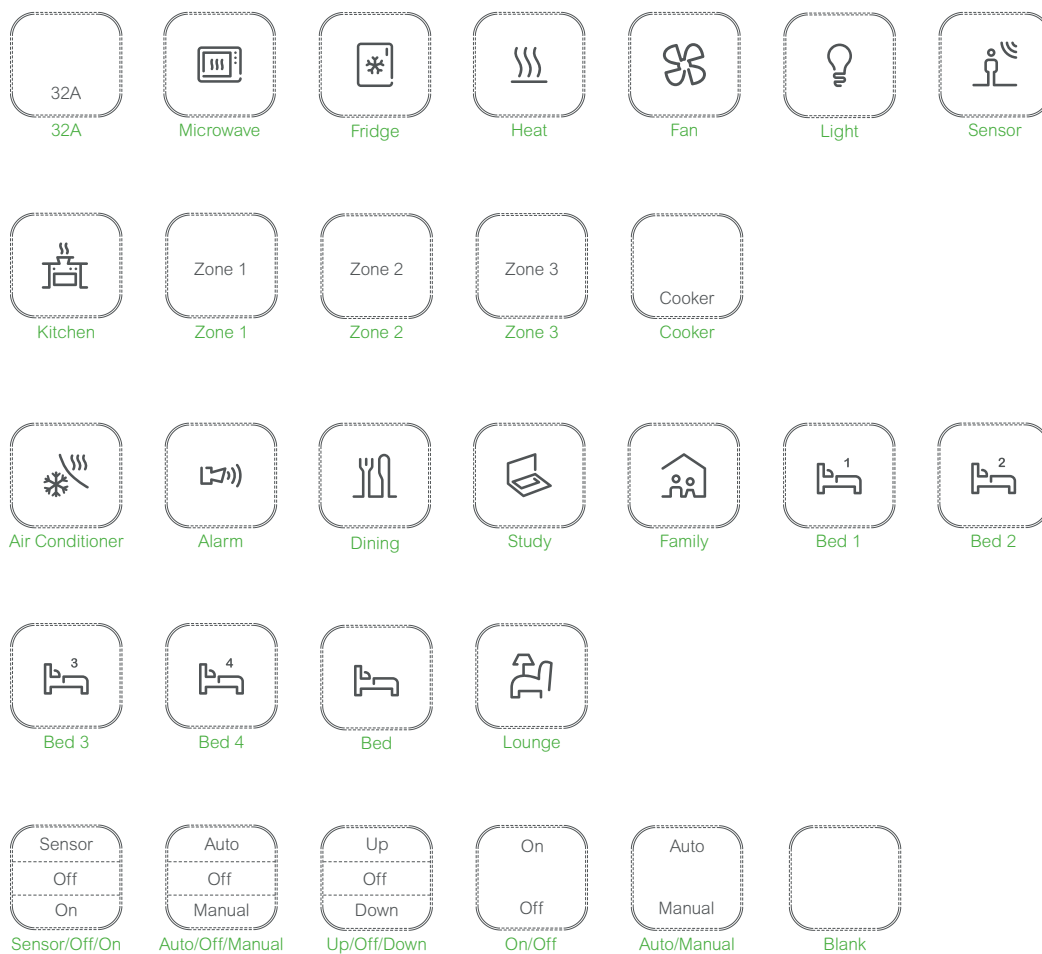

Get the right switch the first time, every time and show off your attention to detail by adding pictogram icons to your switches.

Find your Iconic

With a wide variety of finishes and colours to choose from, there's something for every home.

Iconic

The base Iconic range has a modern, clean design that complements any style.

Iconic Styl

Metallic switches and power points that add a luxe factor to the home.

Iconic Essence

With round wooden edges, Iconic Essence brings a hint of nature to the home.

Iconic Outdoor

Take your indoor style outdoors and create a safe and relaxing space all year round.

Customise your look

Show off your attention to detail with pictogram icons

Standard Pictogram Icon Dollies

Choose the perfect custom solution so you'll never be left wondering which switch does what. It also adds a unique design feature to your home.

Build your Iconic[®]

Use our digital tool to help you choose your favourite switches and power points and customise to your needs. Select your preferred wall colour to match and create a list with all the relevant components. Sort by rooms and share via email with your electrician, builder and design consultant.