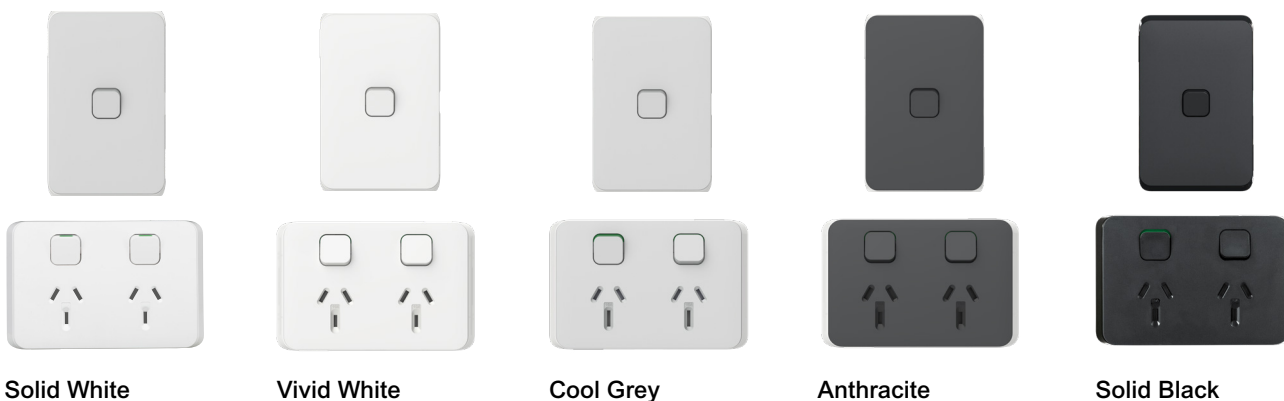

Find your Iconic

With a wide variety of finishes and colours to choose from, there's something for every home.

Iconic

The base Iconic range has a modern, clean design that complements any style.