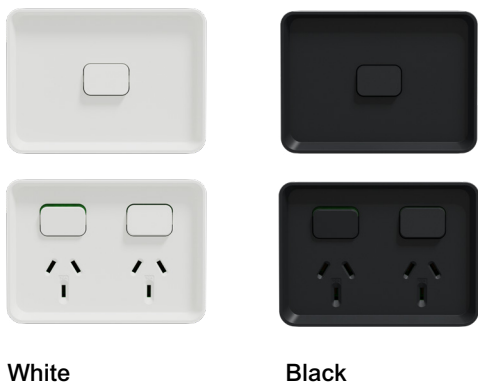

Iconic Outdoor

Take your indoor style outdoors and create a safe and relaxing space all year round.