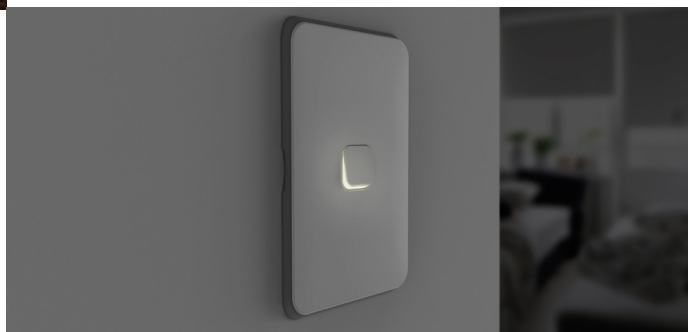

Clever features

The Iconic Collection provides flexibility and variety of available clever accessories, so you can customise the right solution for your home.

Infinitely customisable

Once the Iconic grid plates are safely installed by a qualified electrician, you can change your light switch and power point covers at any time. Simply clip off the standard cover and clip on your preferred style for a fresh new look!

USB charging

Iconic has multiple USB charging options, from a double or quad power point with USB ports, to a three port USB charging shelf. Choose USB A, USB C fast charge or USB A+C options to suit your family's needs.

Light the way

Keep little feet safe during late night visits to the bathroom with a Night Walk Sensor Light. It activates a subtle LED light when movement is detected and can also be used as a nightlight.

LED indicators

Optional subtle warm white LEDs can be set as indicators to show which switches are in use, or as locators so it's always easy to find the right switch in the dark.

Pictogram identification